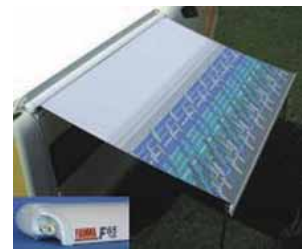

FIAMMA F65

Roof awning that does not protrude from the vehicle when closed. Adapts easily to motorhomes with curved roofs. Smooth and silent opening.

- 3.7m Titanium **033842**
- 4.0m Ocean **038232**