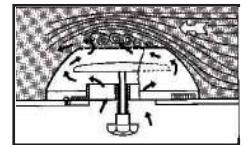

SELF ENERGISING DORADE VENT

Exceptional air control. Rainproof with no moving parts. Includes PVC cover. **016521**