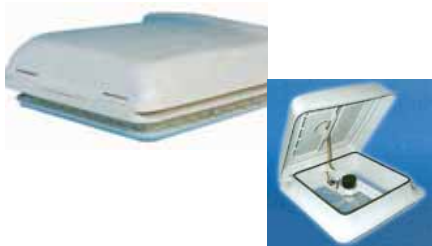

Crystal	008636
White	008637

FIAMMA ROOF VENT
28cm x 28cm

Ideal for small spaces such as bathrooms - the new aerodynamic vent is supplied with or without fan. White in colour with permanent air flow ventilation system and flyscreen.

Without fan	008640
Turbo - with fan	008641

FIAMMA 12V TURBO PRO
ROOF VENT 40cm x 40cm

Quiet even at high speed due to the aerodynamic shape. 12V variable speed motor exchanges inside air in seconds. Includes double flyscreen. **008645**