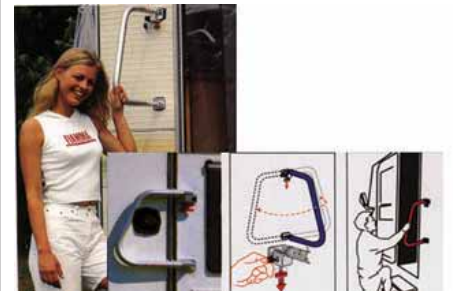

FIAMMA HELPING HAND DOOR HANDLE

Handle folds flush to door for safety and added security. Assists when entering and leaving the van. Suits both right hand and left hand doors. Fitted with key lock and safety release handle.

460mm (h)	000747
310mm (h)	000746

BARREL BOLTS

Brass chrome plated	
34mm	007989
50mm	007990

CABIN HOOKS

75mm	008182
100mm	008183
150mm	008185
200mm	008186
Eye only	008187

CABIN HOOK RETAINER

Plastic retainer to secure cabin hooks while travelling **015638**