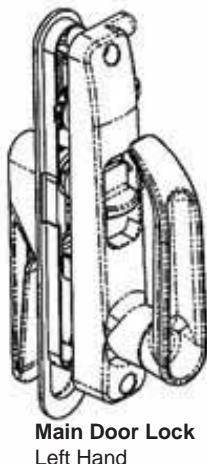

## BACK CATCHES

<b>Mini</b>	
Brown	008143
Nickel plated	008144
White	008145
<b>Push Button</b>	
Matt nickel	008096
White	008097
Angle striker plate	008103
Brown Push lock with rod access	008119

**CAMEC 3 POINT DOOR LOCK**

**Complete Lock Assembly - Black**

Left Hand Hinged **039323**  
 Right Hand Hinged **039324**

**Remote Latch Assembly**

Left Hand **014386**  
 Right Hand **014387**

**Outer Door Trim**  
**014388**

**Main Door Lock**