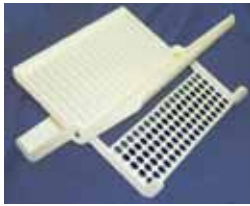

FIAMMA STORAGE POCKET

White plastic.
 260mm (w) 165mm (h) 80mm (d) **016879**

FIAMMA OMNISTOP PLATE RETAINER

Ideal for keeping plates and other items secure as you travel. Easy to fix and release.
 20cm sturdy plastic support handle. **000107**

FOLDING PLATE RACK

2 tier space saver made of durable plastic. Folds flat for easy storage.

340mm (w) 175mm (h) 295mm (d) **000118**

MINI DISH DRAINER AND TRAY

Perfect for small sinks

360mm (w) 120mm (h) 310mm (d) **000120**