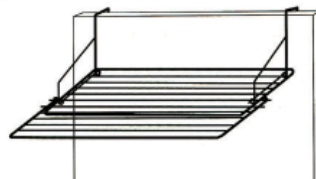

CLOTHES DRYER DELUXE

Plastic coated wire clothes airer/dryer which fits over door or window. Folds flat when not in use. Strong, sturdy construction. 000184