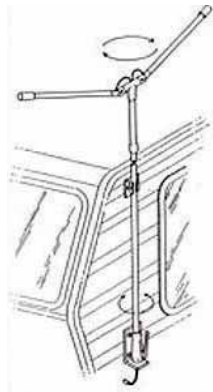

FOLDAWAY FIT ANTENNA

Compatible with digital TV's. 360 deg of tuning either vertically or horizontally - can even be placed in an inverted "V" configuration for easier fine tuning. Fully portable, 600mm x 90mm, weighs only 1.5kg. Comes in its own carry cylinder. **002278**

Foldaway Extension to suit Pop-top **002280**