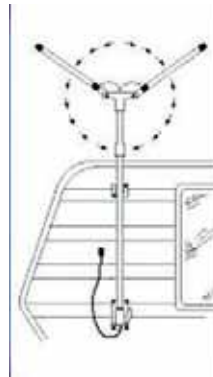

FOLDAWAY FIT ANTENNA

Compatible with digital TV's. 360 deg of tuning either vertically or horizontally - can even be placed in an inverted "V" configuration for easier fine tuning. Fully portable, 600mm x 90mm, weighs only 1.5kg. Comes in its own carry cylinder. **002278**

Foldaway Extension to suit Pop-top **002280**