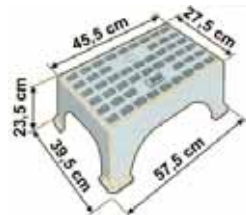

Magnum
Larger, re-inforced version of the Fiamma portable plastic step. 200kg rating. Platinum **000745**