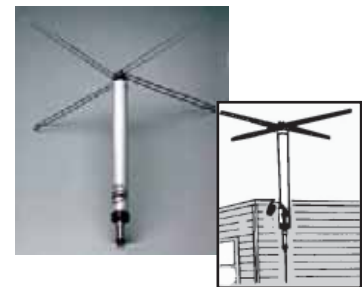

WINEGARD HIDEAWAY ANTENNA

UHF/VHF/FM travel antenna designed to pick up stations in all directions without rotor. Opens and closes like an umbrella. When travelling it is stored inside weatherproof tube. Includes housing with rain cap, shielded antenna, cable with connectors. Comes with mounting hardware. **002328**