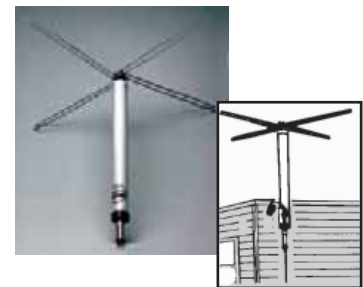

WINEGARD HIDEAWAY ANTENNA

UHF/VHF/FM travel antenna designed to pick up stations in all directions without rotor. Opens and closes like an umbrella. When travelling it is stored inside weatherproof tube. Includes housing with rain cap, shielded antenna, cable with connectors. Comes with mounting hardware. **002328**