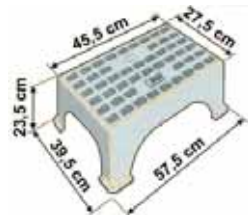

Magnum
Larger, re-inforced version of the Fiamma portable plastic step. 200kg rating. Platinum **000745**