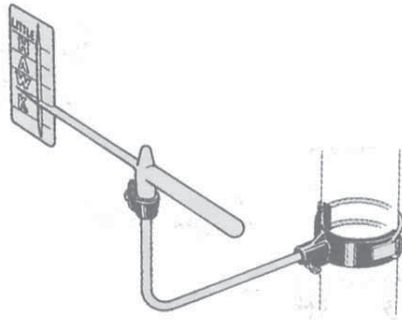

HAWK WIND INDICATOR

Tracking Arms

Lightweight wind indicator for sailing dinghies. Overall height: 300mm **033071**

LITTLE HAWK MK 11 WIND INDICATOR

Lightweight indicator suitable for small dighies and sailboards. Easily fastens to mast or gooseneck. Suits 50 - 63mm masts Bearing to mast: 275mm **033077**