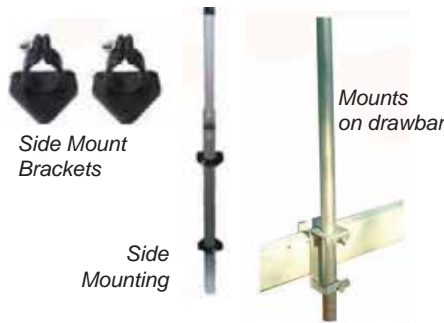

Ensure the Wingman you purchase is suitable for our region and has

the letters **NZ-WING** above the bar code on the bottom of the box:

Features:

- Optimises Sensor for DTV channels
- Increases UHF performance up to 100%
- FREE digital programming
- Attaches to existing SENSAR head
- Installs in minutes, no tools required
- Lightweight, sleek add-on attaches to existing SENSAR head with 4 simple snap-on screws
- Increases UHF db gain up to 100% on DTV channels giving you more range
- Compatible with all Winegard Sensor Antennas
- Powder coated for long lasting durability in harsh environmental conditions
- Dimensions: 41.91cm W x 35.56cm D x 3.56cm H
- Weight: 453.59 grams

C3 Deluxe Kit **002302**

EXPLORER MOUNTING KITS INCLUDING MASTS

Draw bar mount with 3 piece aluminium telescopic mast which collapses to 1.8m and extends to 4.3m. Standard drawbar 100mm **002367**

Side mount complete with 2.8m 2 piece aluminium mast which collapses to 1.5m **002370**