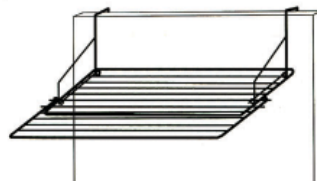

CLOTHES DRYER DELUXE

Plastic coated wire clothes airer/dryer which fits over door or window. Folds flat when not in use. Strong, sturdy construction. 000184