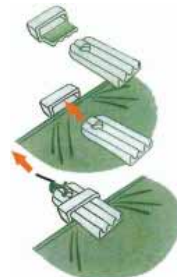

Clamp on eyelet suitable for all fabrics. Harder the pull the greater the grip. **035233**

EYELET KIT WITH TOOL