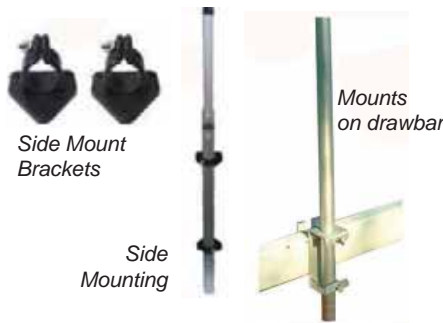

Ensure the Wingman you purchase is suitable for our region and has

the letters **NZ-WING** above the bar code on the bottom of the box:

Features:

- Optimises Sensor for DTV channels
- Increases UHF performance up to 100%
- FREE digital programming
- Attaches to existing SENSAR head
- Installs in minutes, no tools required
- Lightweight, sleek add-on attaches to existing SENSAR head with 4 simple snap-on screws
- Increases UHF db gain up to 100% on DTV channels giving you more range
- Compatible with all Winegard Sensor Antennas
- Powder coated for long lasting durability in harsh environmental conditions
- Dimensions: 41.91cm W x 35.56cm D x 3.56cm H
- Weight: 453.59 grams

C3 Deluxe Kit **002302**

EXPLORER MOUNTING KITS INCLUDING MASTS

Draw bar mount with 3 piece aluminium telescopic mast which collapses to 1.8m and extends to 4.3m. Standard drawbar 100mm **002367**

Side mount complete with 2.8m 2 piece aluminium mast which collapses to 1.5m **002370**