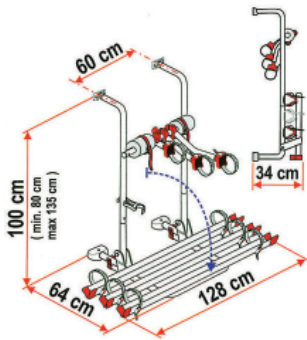

**FIAMMA** CARRY BIKE PRO C2

Compact design which can be installed under window. 2 bike standard with capacity for up to 4 bikes with installation of additional rails. Telescopic frame can be adjusted in height from 40 to 50cm. Extends 59cm. 60kg capacity **001040**