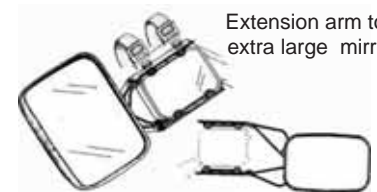

STRAP ON MIRROR 4WD XL ADJUSTABLE

Extension arm to fit extra large mirrors

Fits most standard mirrors and includes articulated arms. **000956**