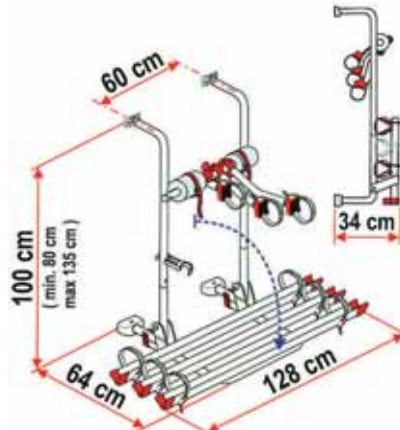

FIAMMA CARRY BIKE 200UL UNIVERSAL

Suitable for most campervans and caravans. Compact design, height extends from 80 to 135cm. Carries 2 bikes. 50kg capacity. **001044**