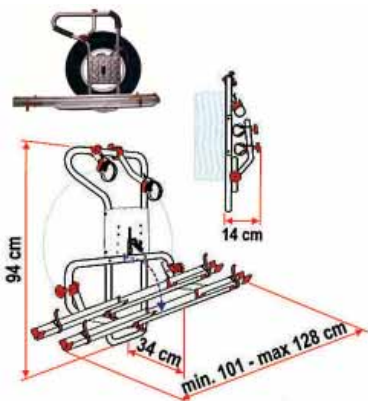

4 rung. 1580mm long. **001047**

5 rung. 1785mm long. **001048**

**FIAMMA** UNIVERSAL - 4WD CARRY BIKE

Designed for installation on the spare wheel at rear of 4WD. The support platform can be tilted up when not in use. Suitable for 2 bikes. 35kg capacity. **001043**