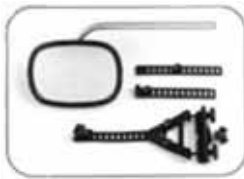

Spare Parts

Support bracket with nut and bolt	001010
Extension strap	001011
Extension arms	001003
Spare glass	002452
Magnetic support arm	001007
Triangle mount	001016