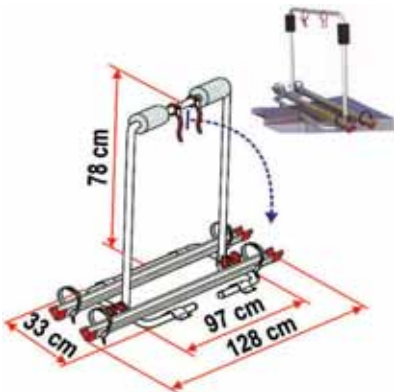

FIAMMA CARAVAN BIKE CARRIER

Inexpensive and compact. Fits all caravans with standard shafts. Carries 2 bikes. Pivots forward allowing access to storage compartment. No drilling required. 35kg capacity. **001042**

FIAMMA BIKE BRACKET KITS