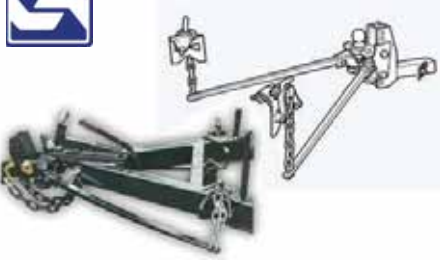

**With Ball**

3 tonne **035289**  
Safety locking pin **035362**

**ACAR PULL PIN AND CLIP**

For use with Reese towbars **000899**

**HAYMAN REESE WEIGHT DISTRIBUTING HITCH**

With Adjustable Ball Mount  
550lb Hitch **000893**  
550lb Hitch 28" BA **000894**  
750lb Hitch **000896**