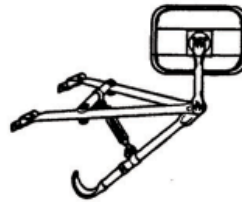

## 12V AIR COMPRESSOR HEAVY DUTY

Compact size. Twin motor, auto stop preset gauge. Air erupt inflator. 14 amp power draw. Inflates tyre in only 1.5 min. 35 ltr/min displacement. Suits trucks and 4x4s. Includes quality carry bag. 300psi **035334**

## STRETCH ELASTIC NETS

**Luggage Net.** One piece stretch net with nylon hooks to secure. Suits most luggage roof trays. **035307**

**Trailer Net** with large hooks to hold load in position.  
1800mm x 1200mm **001754**  
2100mm x 1500mm **035325**

## FAWKNER FENDER MOUNTED REAR VISION MIRROR

Suits most vehicles. Sold in pairs. Spare mirror head **000988** **000996**