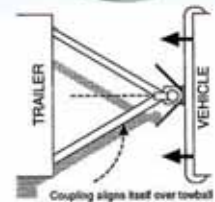

## COUPLE MATE HITCH GUIDE

2 piece system fits on the towball as a guide when backing up to the trailer. Suits standard towball and torsion bar fittings. Long shank towballs are recommended when used in conjunction with torsion bar fittings.