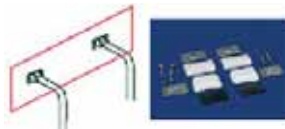

FIAMMA BIKE BRACKET KITS

Upper Bracket Kit **035318**