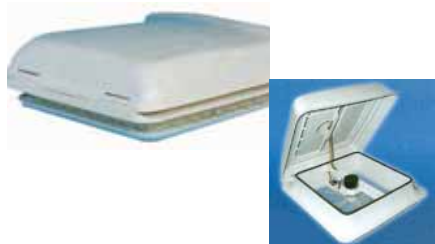

FIAMMA ROOF VENT
28cm x 28cm

Ideal for small spaces such as bathrooms - the new aerodynamic vent is supplied with or without fan. White in colour with permanent air flow ventilation system and flyscreen.

Without fan	008640
Turbo - with fan	008641