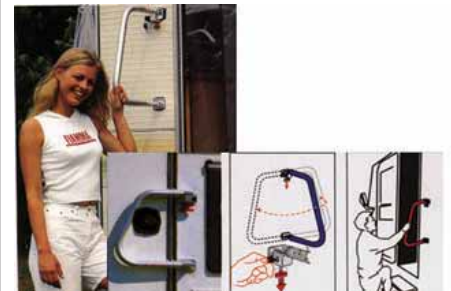

FIAMMA HELPING HAND DOOR HANDLE

Handle folds flush to door for safety and added security. Assists when entering and leaving the van. Suits both right hand and left hand doors. Fitted with key lock and safety release handle.

460mm (h)	000747
310mm (h)	000746

BARREL BOLTS

Brass chrome plated	
34mm	007989
50mm	007990

CABIN HOOKS

75mm	008182
100mm	008183
150mm	008185
200mm	008186
Eye only	008187

CABIN HOOK RETAINER

Plastic retainer to secure cabin hooks while travelling **015638**