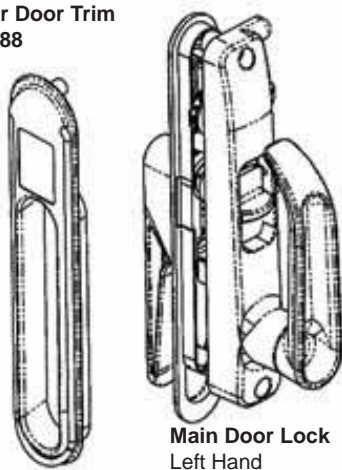

**Complete Lock Assembly - Black**

Left Hand Hinged **039323**  
 Right Hand Hinged **039324**

**Remote Latch Assembly**

Left Hand **014386**  
 Right Hand **014387**

**Outer Door Trim**  
**014388**

**Barrel and Key**  
**014392**