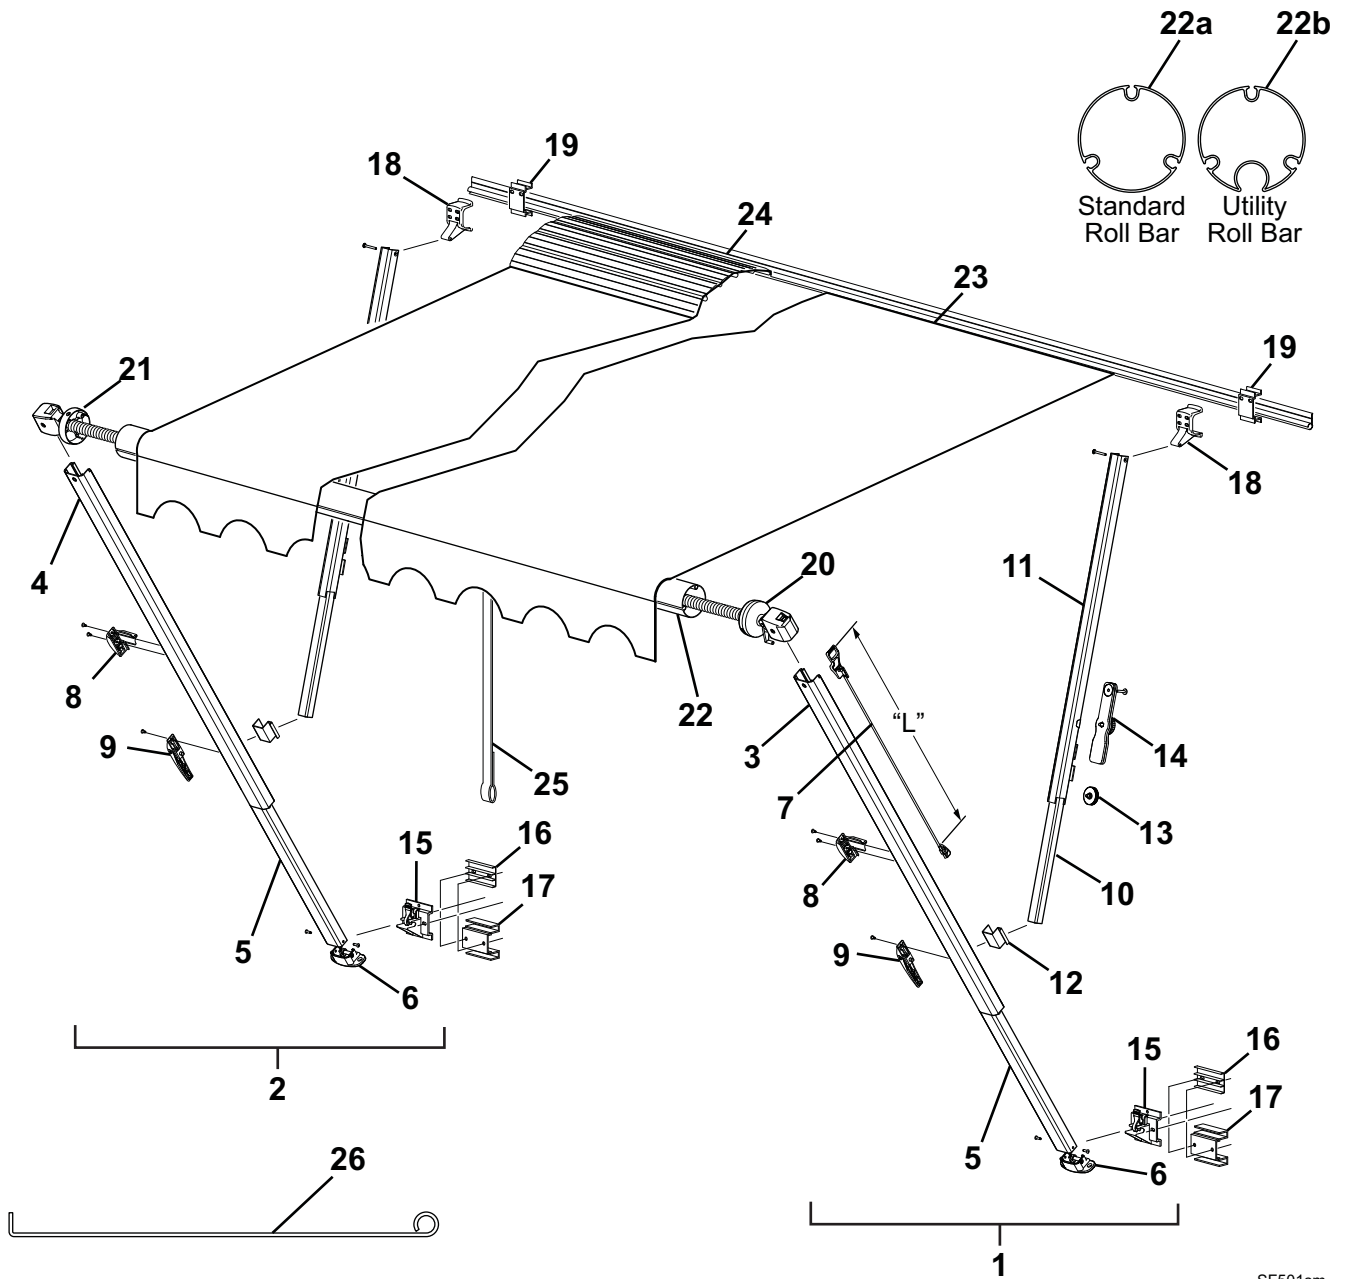

SPIRIT FX AND FIESTA ILLUSTRATED PARTS LIST

SF501sm

Item	Part Number	Description	Notes
1	R00415-3nn-XX	1/2 Set Hardware	Right 1
2	R00416-3nn-XX	1/2 Set Hardware	Left 1
3	R00410-3nn-XX	Upper Main Arm	Right 1
4	R00411-3nn-XX	Upper Main Arm	Left 1
5	R00412-3nn-XX	Lower Main Arm (includes Item 6)	1
6	901020	Carport Foot	Black
	901020W	Carport Foot	White
7	R012803-005	Remote Lock, White	L = 38.5" Universal
	R012803-006	Remote Lock, Black	L = 38.5" Universal
	R012803-105	Remote Lock, White	L = 25.4" Hi-Lo
	R012803-106	Remote Lock, Black	L = 25.4" Hi-Lo
	R012803-405	Remote Lock, White	L = 41.5" Monaco
	R012803-406	Remote Lock, Black	L = 41.5" Monaco
	R012803-505	Remote Lock, White	L = 51.8" Teton
	R012803-506	Remote Lock, Black	L = 51.8" Teton
	R012803-205	Remote Lock, White	L = 34.4" Short
	R012803-206	Remote Lock, Black	L = 34.4" Short
8	901017	Travel Lock, Black	
	901017W	Travel Lock, White	
9	901015W	Handle, White	
	901015	Handle, Black	
10	R00414-3nn-XX	Lower Brace	
11	R00413-3nn-XX	Upper Brace	
12	R00405	Brace Slider	
	R00549	Brace Slider	Pre 1997
13	901022	Locking Knob	
14	902801W	Canopy Clamp, White	
	902801	Canopy Clamp, Black	
15	901019W	Bottom Bracket, White	
	901019	Bottom Bracket, Black	
16	R00716	Bottom Bracket, Shim, Optional	pkg of 2
17	169037	Bottom Bracket Stand-Off, Optional	Airstream
18	901018W	Top Bracket, White	
	901018	Top Bracket, Black	
19	249153	Top Bracket Stand-Off	Optional
20	R00926XXX	Spring Assy, RH	7' 11" or less 1,2
	R00925XXX	Spring Assy, RH	8'-18' 1,2
	R00926XXX	Spring Assy, RH	18' 1" and longer 1,2
21	R00923XXX	Spring Assy, LH	8'-18' Width 1,2
	R00924XXX	Spring Assy, LH	18' 1" and longer 1,2
	R098226-005	Idler End Cap, White (Does Not Include a Spring)	7' 11" or less 2
	R098226-006	Idler End Cap, Black (Does Not Include a Spring)	7' 11" or less 2
22a	19xx00	Roller Tube, 3-Slot	3 1/2" Dia
22b	15xx00A	Roller Tube, w/ Utility Slot	3 1/2" Dia
23		Canopy Only	Refer to Canopy Order Form
24		Canopy w/ Alumaguard	Refer to Canopy Order Form
25	901011	Pull Strap	
26	901035	Pull Wand	43"
	901035XL	Pull Wand	61"
	<i>The following items are not shown</i>		
	R012479-006	Hardware Pack	Black Castings
	R012479-005	Hardware Pack	White Arms w/ White Castings
	249161	Hi-Lo Bracket	
	030573	Slider Set Screw	